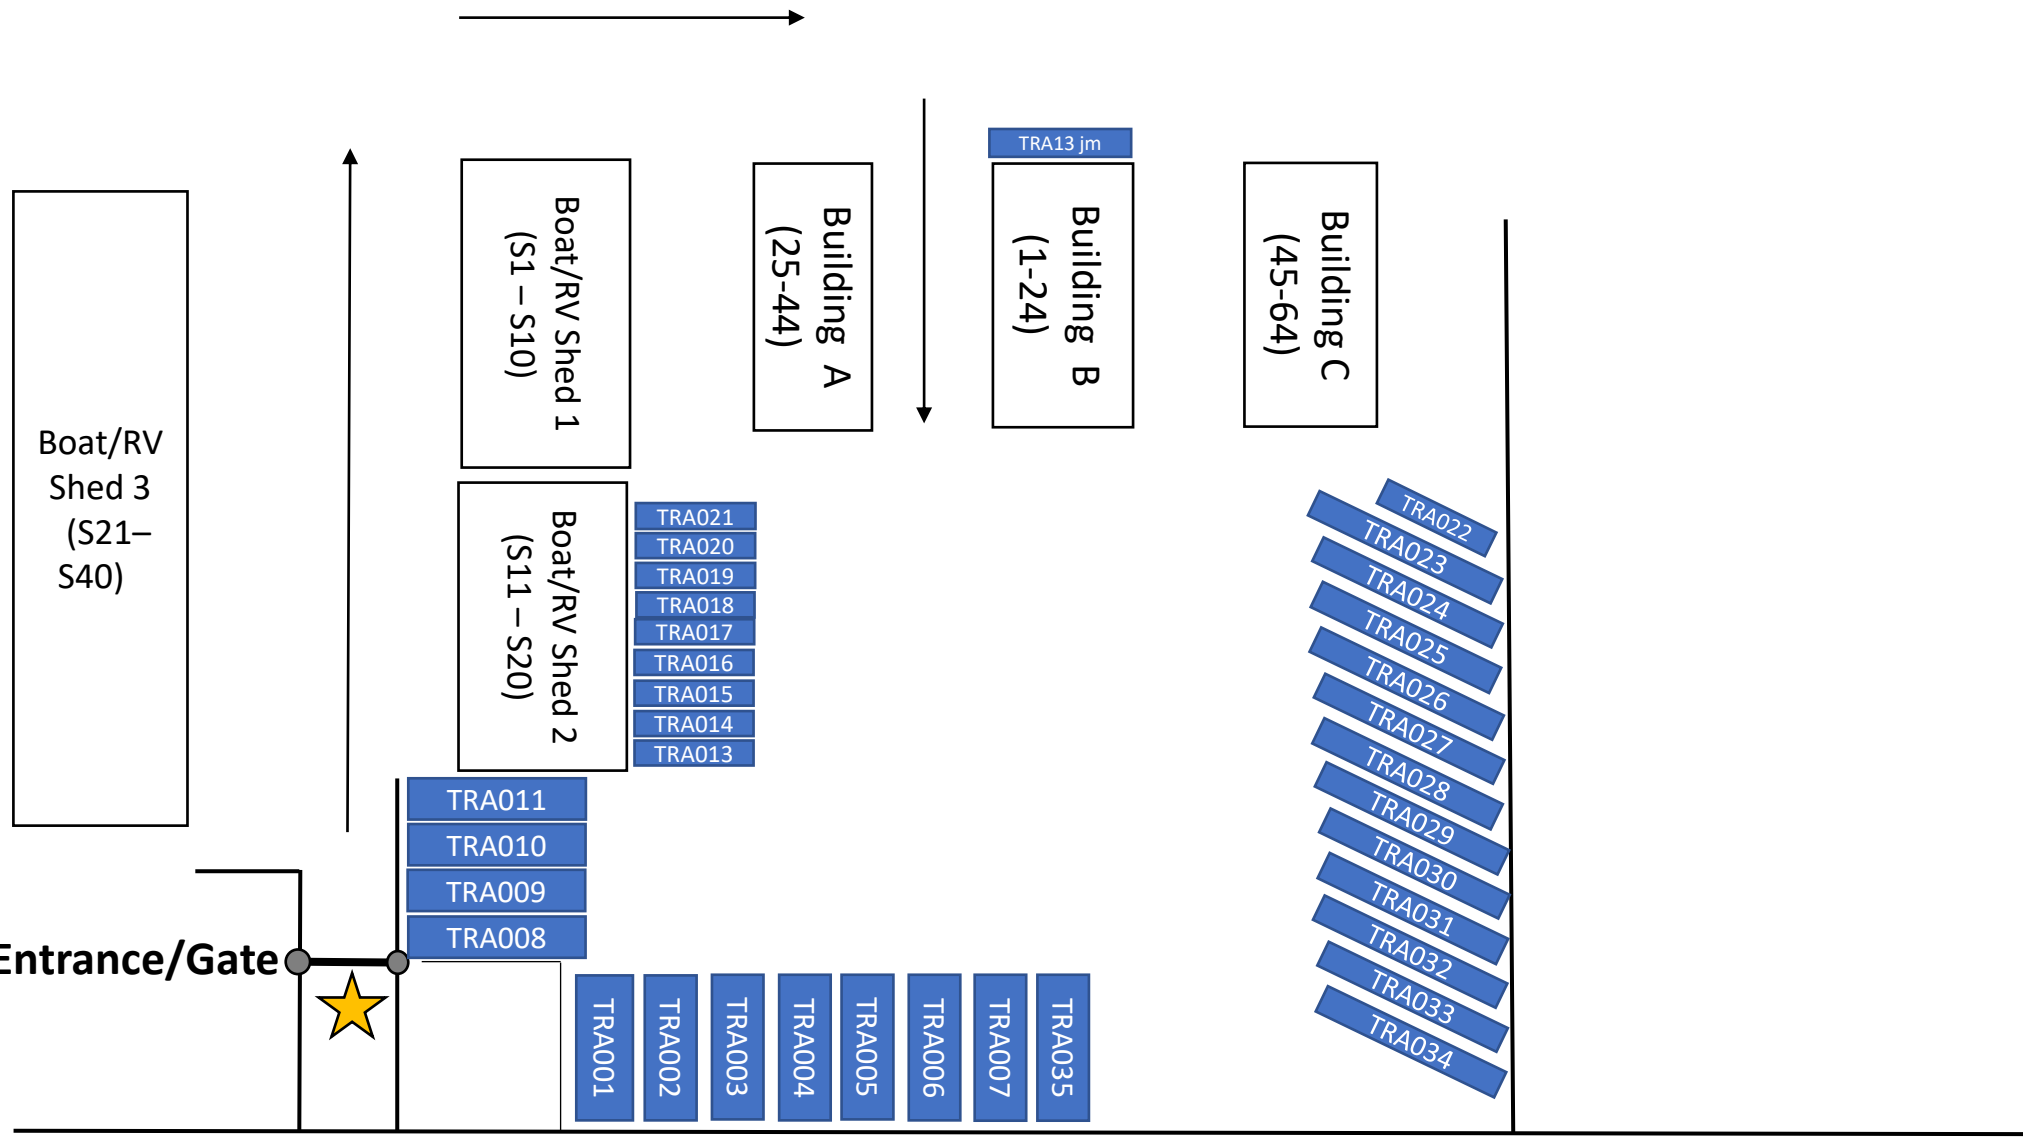

Office Door  
& Locks

Office

**Physical Address:**  
2886 Lynchburg Rd  
Winchester TN, 37398  
**931-691-0042**

Garrett LN

West

State Route 50 / Lynchburg Hwy

East